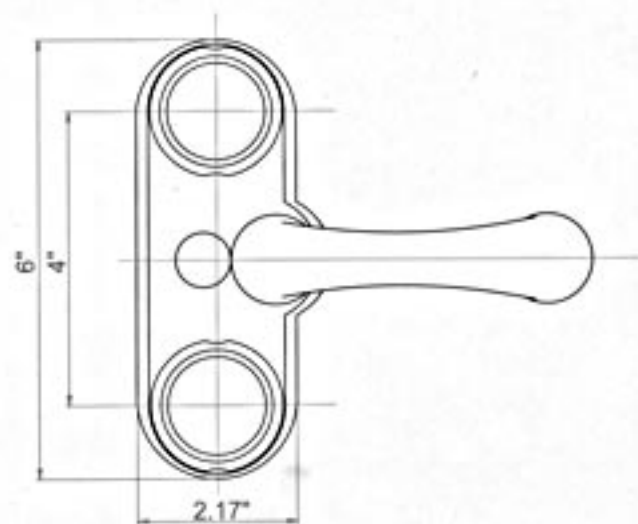

MODEL#	FINISH	HANDLES	BASE SIZE	HOLES	CARTRIDGE
3221C	CHROME	TWO	4"	3	WASHERLESS CERAMIC

JAND