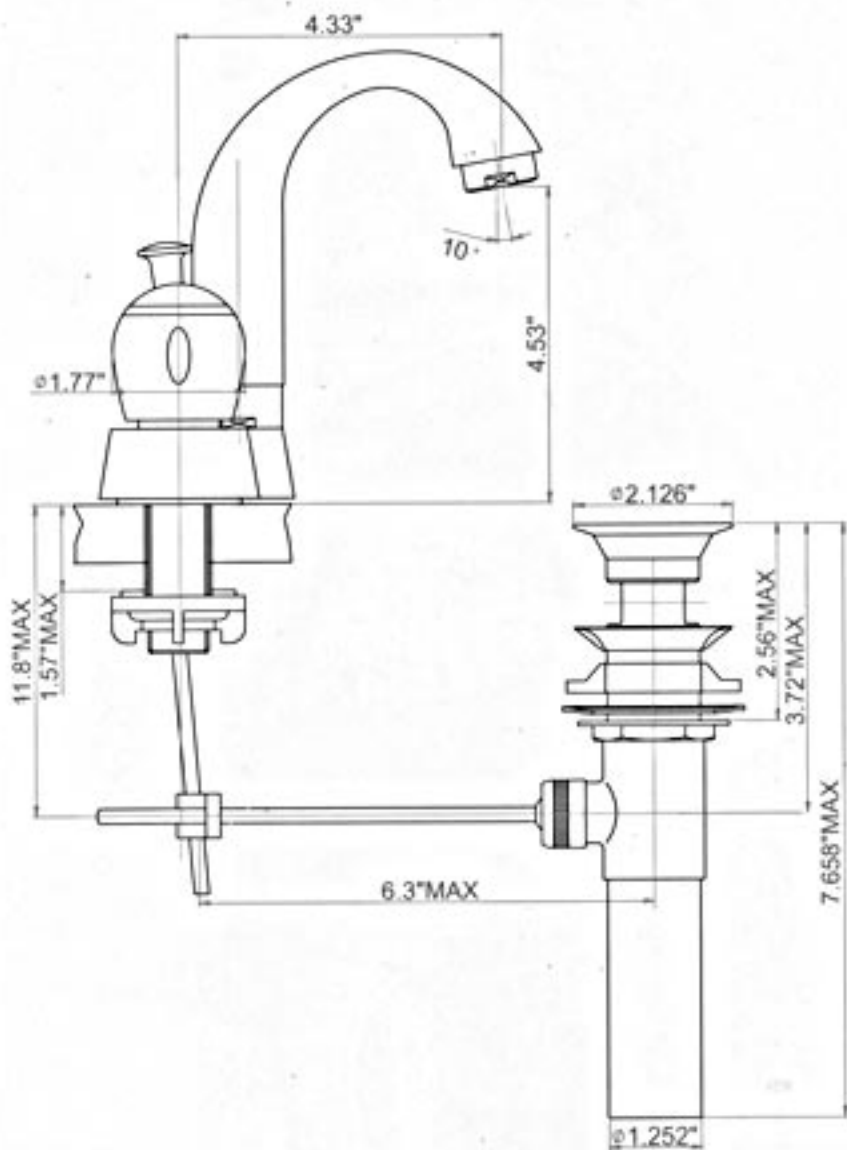

MODEL#	FINISH	HANDLES	BASE SIZE	HOLES	CARTRIDGE
3221C	CHROME	TWO	4"	3	WASHERLESS CERAMIC

JAND