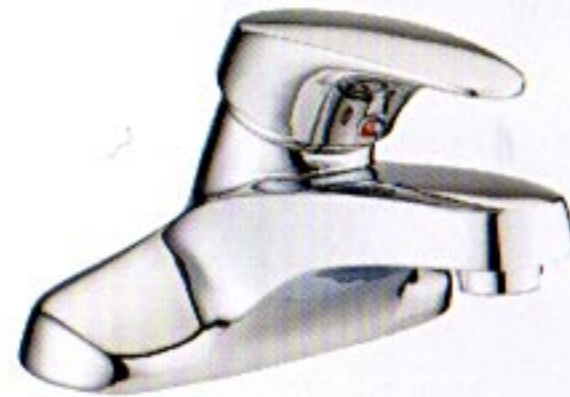

Model 3202C
Two-Handle Lavatory Faucet
4" Center-Set, 3 Hole Installation
Complete Pop-up Drain Set

Model 3222C
Two-Handle Lavatory Faucet
4" Center-Set, 3 Hole Installation
Complete Pop-up Drain Set

Model 3102C
Single-Handle Lavatory Faucet
4" Center-Set, 3 Hole Installation
Complete Pop-up Drain Set

Model 3103C
Single-Handle Lavatory Faucet
4" Center-Set, 3 Hole Installation
Complete Pop-up Drain Set

Model 5201C
Two-Handle Kitchen Faucet
6-8" Center-Set
3 Hole Installation

Model 5201C-WS
Two-Handle Kitchen Faucet
With Sprayer, 6-8" Center-set
4 Hole Installation

Model 3220C
Two-Handle Lavatory faucet
4" Center-Set, 3 Hole Installation
Complete Pop-up Drain Set

Model 3221C
Two-Handle Lavatory faucet
4" Center-Set, 3 Hole Installation
Complete Pop-up Drain Set

Model 3105C
Single-Handle Lavatory Faucet
4" Center Set, 3 Hole Installation
Complete Pop-up Drain Set